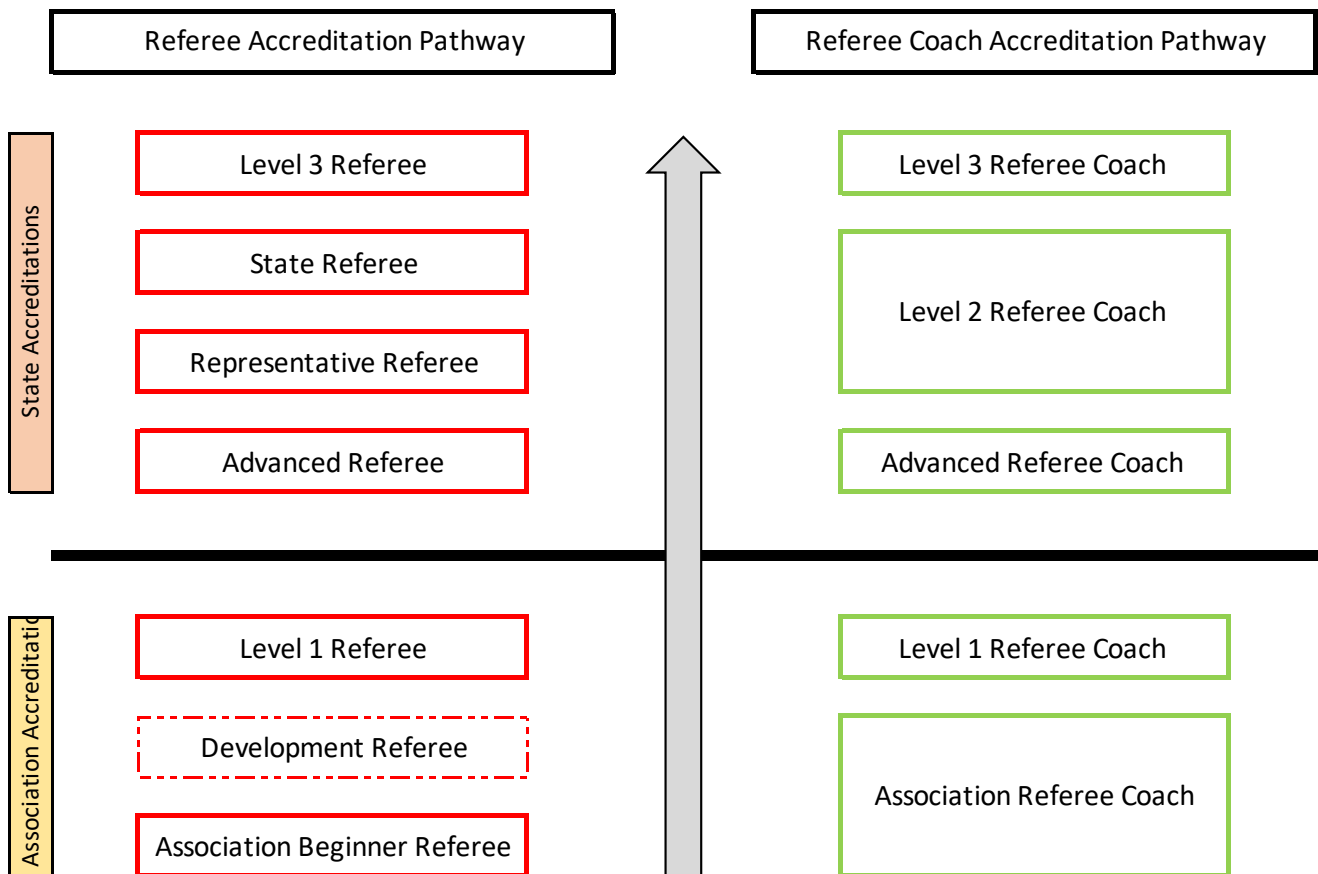

Basketball WA Referee and Referee Coach Accreditation Pathway

For further information about each of the Referee and Referee Coach courses please head to the Basketball WA website